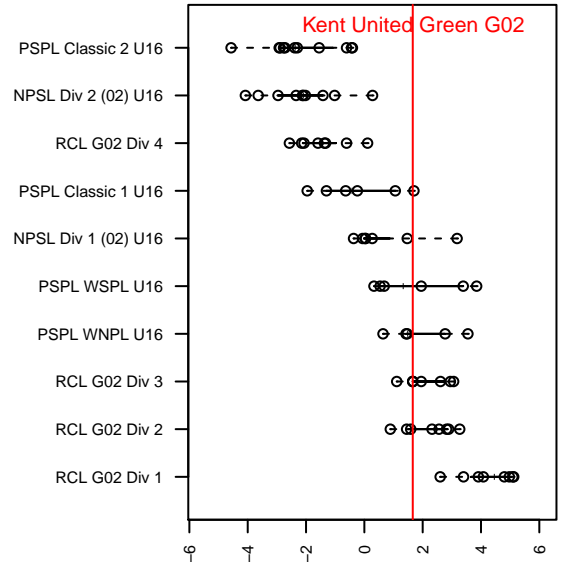

Kent United Green G02

Kent United
 Kent, WA
 G02 total strength=1445
 attack=10.64 defense=8.23
 fall league = RCL G02 Div 3

alt names used:
 Kent United G02 Green
 KENT UNITED G02 SMITH (WA)
 KENT UNITED G02 SMITH (WA)
 KU G02 Green
 Kent United G02 Green
 KU G02 Green

**attack and defense variance (black dot)
relative to other teams
and top 10 in region**

**attack and defense rating
relative to others at age
and all opponents in last 13 months**

Performance relative to 13 month average