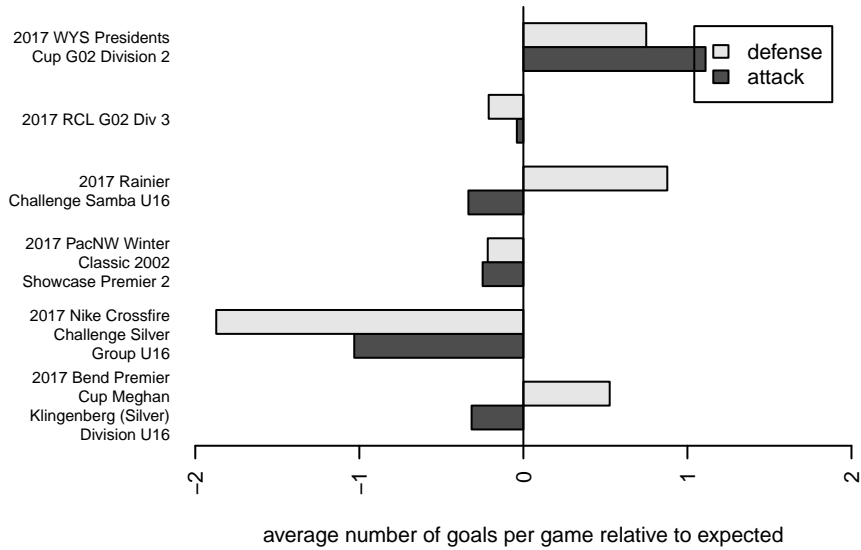

Kent United Green G02

Kent United
 Kent, WA
 G02 total strength=1445
 attack=10.64 defense=8.23
 fall league = RCL G02 Div 3

alt names used:
 Kent United G02 Green
 KENT UNITED G02 SMITH (WA)
 KENT UNITED G02 SMITH (WA)
 KU G02 Green
 Kent United G02 Green
 KU G02 Green

Venues played:
 2017 Rainier Challenge Samba U16
 2017 Nike Crossfire Challenge Silver Group U1
 2017 Bend Premier Cup Meghan Klingenberg (
 2017 RCL G02 Div 3
 2017 PacNW Winter Classic 2002 Showcase P
 2017 WYS Presidents Cup G02 Division 2

**attack and defense variance (black dot)
relative to other teams
and top 10 in region**

**attack and defense rating
relative to others at age
and all opponents in last 13 months**

Performance relative to 13 month average