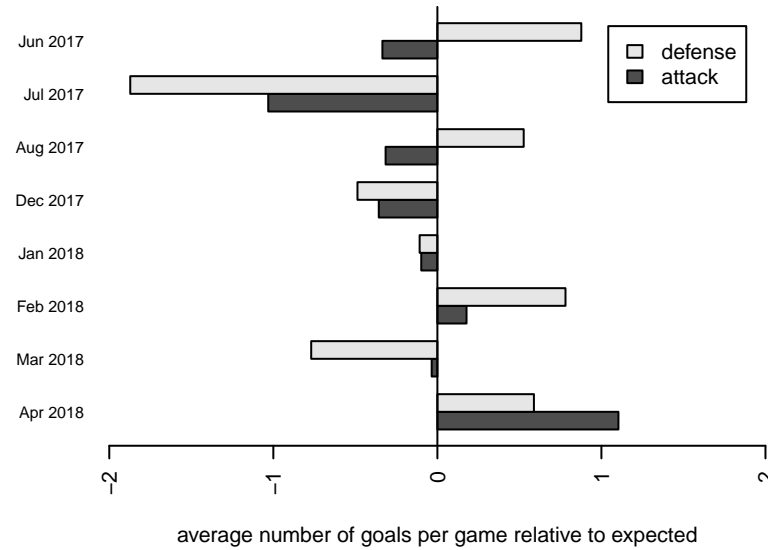

Performance relative to 13 month average