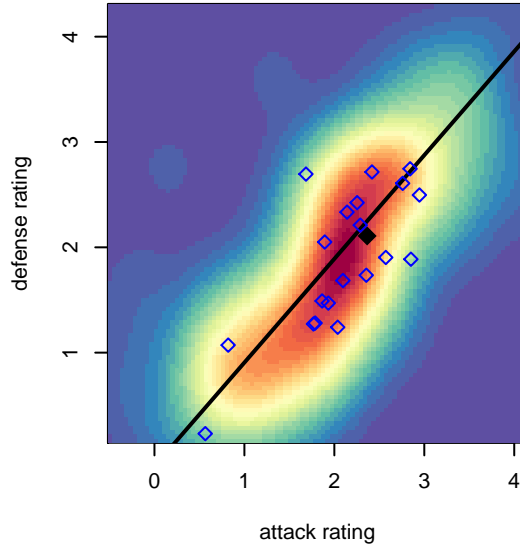

Kent United Green G02

Kent United
 Kent, WA
 G02 total strength=1445
 attack=10.64 defense=8.23
 fall league = RCL G02 Div 3

alt names used:
 Kent United G02 Green
 KENT UNITED G02 SMITH (WA)
 KENT UNITED G02 SMITH (WA)
 KU G02 Green
 Kent United G02 Green
 KU G02 Green

**attack and defense variance (black dot)
relative to other teams
and top 10 in region**

**attack and defense rating
relative to others at age
and all opponents in last 13 months**

Performance relative to 13 month average