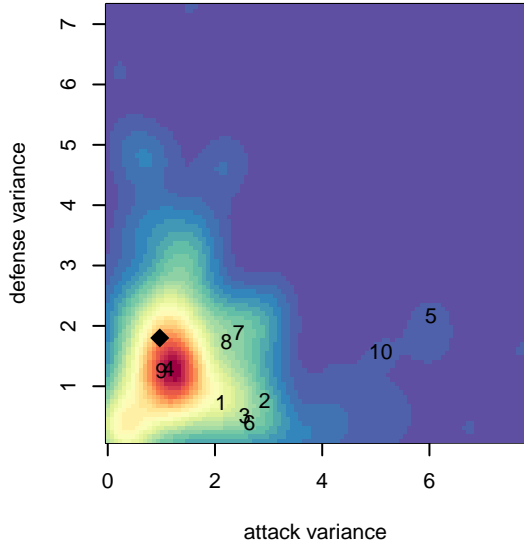

Kent United Green G02

Kent United
 Kent, WA
 G02 total strength=1445
 attack=10.64 defense=8.23
 fall league = RCL G02 Div 3

alt names used:
 Kent United G02 Green
 KENT UNITED G02 SMITH (WA)
 KENT UNITED G02 SMITH (WA)
 KU G02 Green
 Kent United G02 Green
 KU G02 Green

**attack and defense variance (black dot)
relative to other teams
and top 10 in region**

**attack and defense rating
relative to others at age
and all opponents in last 13 months**

Performance relative to 13 month average