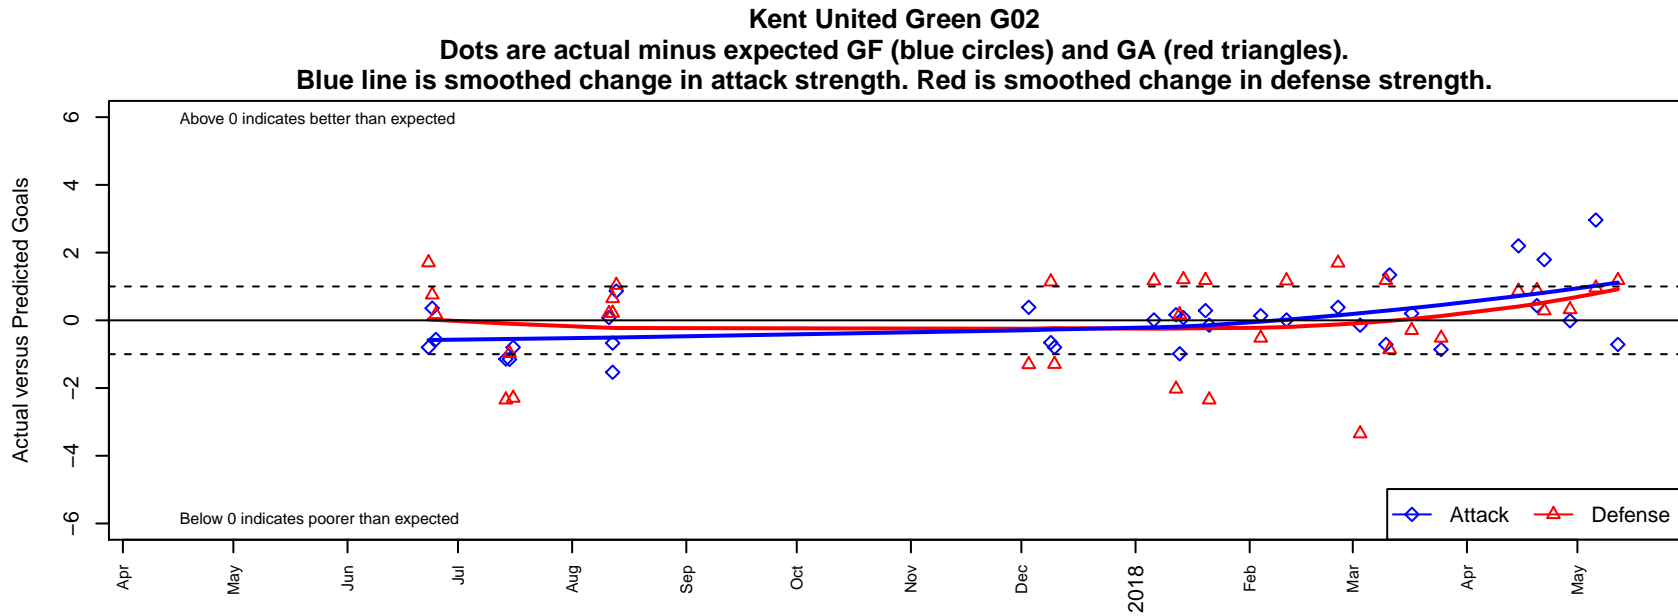

Kent United Green G02

Kent United
 Kent, WA
 G02 total strength=1445
 attack=10.64 defense=8.23
 fall league = RCL G02 Div 3

alt names used:
 Kent United G02 Green
 KENT UNITED G02 SMITH (WA)
 KENT UNITED G02 SMITH (WA)
 KU G02 Green
 Kent United G02 Green
 KU G02 Green

**attack and defense variance (black dot)
relative to other teams
and top 10 in region**

**attack and defense rating
relative to others at age
and all opponents in last 13 months**

Performance relative to 13 month average